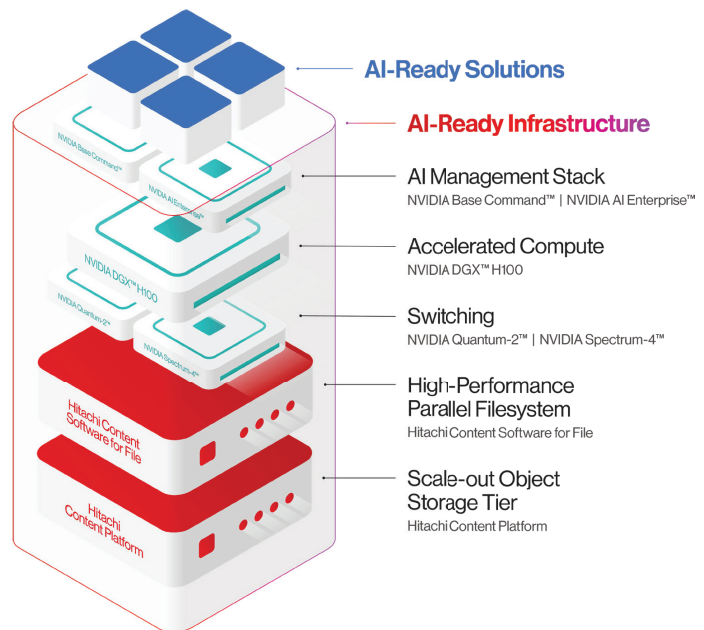

The Hitachi logo is displayed in a bold, white, sans-serif font in the top right corner of the page. The background of the entire page is a photograph of a military helicopter (a Sikorsky HO4S) in flight over the ocean, with a rainbow visible in the sky. The helicopter is positioned in the center-right of the frame, flying towards the viewer. The sky is a mix of blue and orange, suggesting a sunset or sunrise. The ocean is dark and calm. In the bottom left, the deck of a ship is visible with other helicopters parked.

Meet Hitachi Vantara Federal

Hitachi Vantara Federal is the trusted leader in mission-centric data solutions for the United States federal government.

As a FOCI-mitigated Hitachi subsidiary, we securely deliver and support transformative digital solutions. Our comprehensive range of hybrid cloud and data fabric solutions advance federal missions at all data maturity levels.

We provide dedicated 24x7x365 Tier 1 Support and hold a TS Facility clearance, and are trusted by all U.S. Armed Forces and Cabinet Agencies.

Simplify and modernize data infrastructure.

Hitachi Virtual Storage Platform One (VSP One) is an all-in one hybrid cloud data platform powers infrastructure, data and apps without constraints. This platform is designed to simplify the complex landscape of data storage, enabling organizations to consume and manage structured and unstructured data across a distributed hybrid environment across on premises and public cloud environments seamlessly.

Power AI & high-performance workloads.

Hitachi iQ delivers a fully integrated AI infrastructure stack that unifies data, models, and orchestration—eliminating complexity and manual data movement. Built for federal missions, it accelerates AI outcomes, reduces latency, and simplifies operations across training, inference, and analytics in one seamless, secure platform, offering fastest time to insight by accelerating GPU workloads by over 20x.