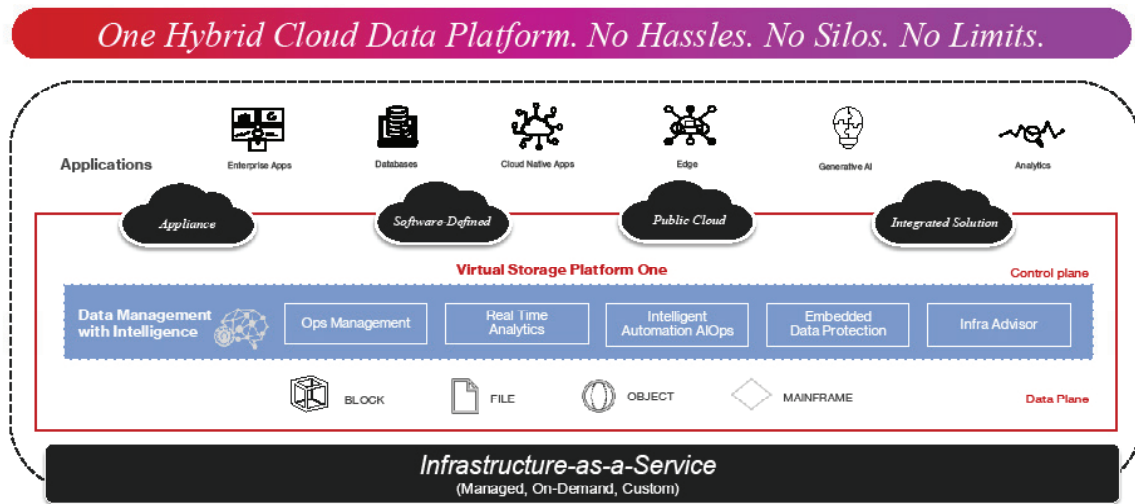

HITACHI

OVERVIEW

Securing the Indo-Pacific

Digital solutions to power national security in the Indo-Pacific theater.

As a trusted leader in mission-centric data solutions, Hitachi Federal empowers the U.S. Armed Forces to harness the full potential of its data for national security and operational success. With deep expertise in federal requirements and a commitment to innovation, we deliver advanced data infrastructure, intelligent management, and analytics solutions that enhance warfighter readiness, ensure data security, and accelerate informed decision-making across all mission domains.

Meet Hitachi Vantara Federal

Hitachi Vantara Federal is the trusted leader in mission-centric data solutions for the United States federal government.

As a FOCI-mitigated Hitachi subsidiary, we securely deliver and support transformative digital solutions. Our comprehensive range of hybrid cloud and data fabric solutions advance federal missions at all data maturity levels.

We provide dedicated 24x7x365 Tier 1 Support and hold a TS Facility clearance, and are trusted by all U.S. Armed Forces and Cabinet Agencies.

Simplify and modernize data infrastructure.

Hitachi Virtual Storage Platform One (VSP One) is an all-in one hybrid cloud data platform powers infrastructure, data and apps without constraints. This platform is designed to simplify the complex landscape of data storage, enabling organizations to consume and manage structured and unstructured data across a distributed hybrid environment across on premises and public cloud environments seamlessly.